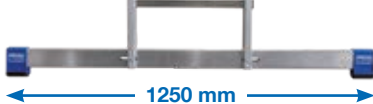

4 009199 213624

360 – 480 mm

Art.-No:

213624